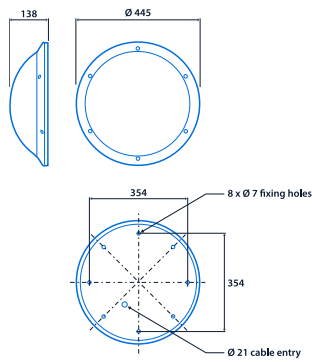

Specification

Mounting	Surface	IP rating	IP66
Impact rating	IK11	Max presence detection height	4 m

Lighting

Lumen output	2,555 lm - 3,565 lm	Efficacy	Up to 108.2 LL/CW
--------------	---------------------	----------	-------------------

Emergency data

Emergency lumen output	345 lm - 365 lm	Emergency type	Maintained
Emergency duration	3 hours	Battery specification	Nickel Metal Hydride (NiMH)

Power

LED power	21 W - 27 W	Circuit power	25 W - 34 W
-----------	-------------	---------------	-------------

Dimensions

View the range

Information is correct as of 06-Nov-2024, however must not be interpreted as a guarantee of individual product performance and/or characteristics. We reserve the right to alter specifications and designs without prior notice.