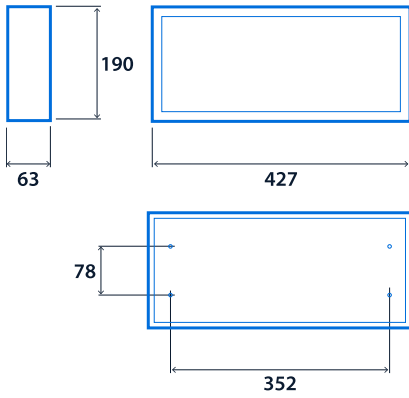

Compliance

UKCA Yes CE Yes

Dimensions

Click or scan here
View Exit Sign variants using
our online filtering tool