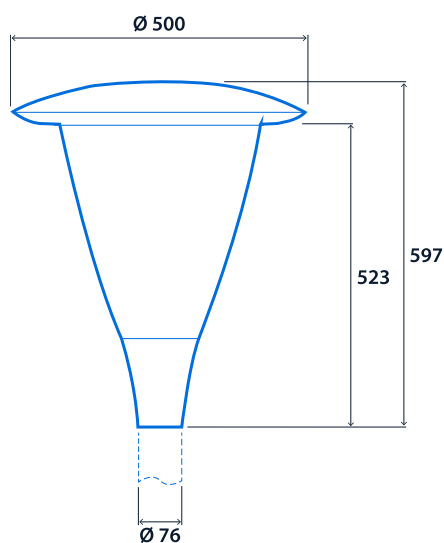

IP66

IK10

Up to 120 LL/CW

Specification

Mounting	Column	IP rating	IP66
Impact rating	IK10	Windage rating	0.14 m ²

Lighting

Optic	Clear cover	Lumen output	4,320 lm - 6,825 lm
Efficacy	Up to 120 LL/CW		

Power

LED power	31 W - 52 W	Circuit power	36 W - 61 W
-----------	-------------	---------------	-------------

LED characteristics

CRI	70+	Colour temperature	4000 K
Rated life (hours)	100 K - L90/B10		

Compliance

UKCA	Yes	CE	Yes
Energy efficiency class	This product contains a light source of energy efficiency class D		

Dimensions

Click or scan here
View Juno A variants using
our online filtering tool

Information is correct as of 15-Jan-2025, however must not be interpreted as a guarantee of individual product performance and/or characteristics. We reserve the right to alter specifications