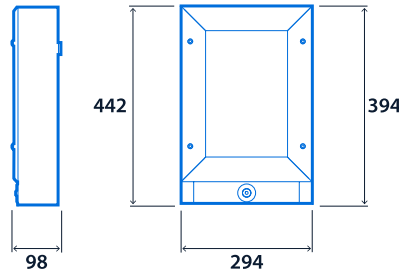

Surface

Click or scan here
View PSL 65 variants using
our online filtering tool