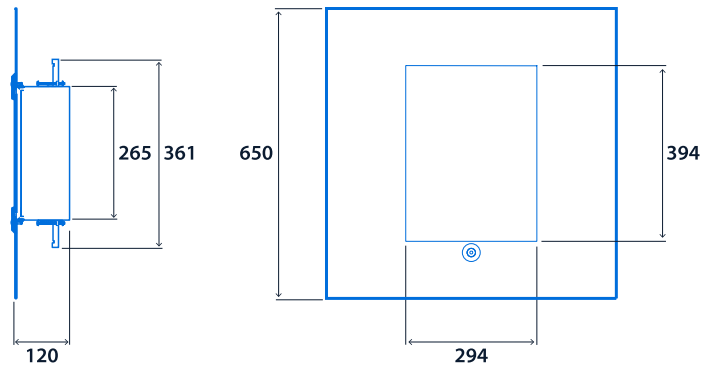

### Lighting

Optic	Clear cover	Lumen output	7,045 lm - 8,785 lm
Efficacy	Up to 140.1 LL/CW		

## Dimensions

### Recessed

Minimum cut-out - 270 x 420  
Maximum cut-out - 600 x 600