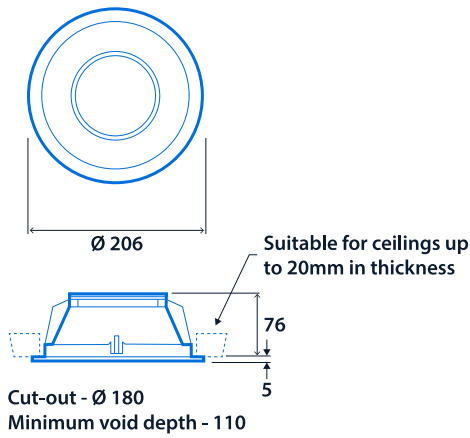

LED characteristics

CRI	80+	Colour temperature	3000 K 4000 K
Rated life (hours)	100 K - L80/B10		

Compliance

UKCA	Yes	CE	Yes
Energy efficiency class	This product contains a light source of energy efficiency class C		

Dimensions

Standard Remote Driver

Downlighter Power Unit

for SmartScan Radar, SmartScan Radar Emergency, Emergency and AutoTest versions