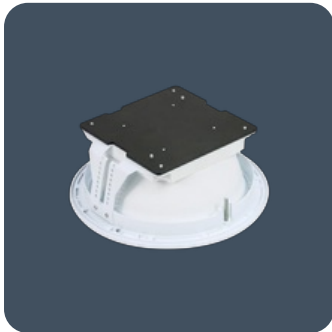

## Circular LED recessed downlighters

Recessed luminaires with injection moulded reflector finished white. Open reflector, IP40, impact rated and IP65 versions available alongside decorative drop glass versions.

Applications: Offices, corridors, reception areas, toilets and retail.

- Toughened/safety drop glass attachments provide a measure of light on the ceiling
- Optional reinforcing board with centre cut aperture
- Supplied with remote gear unit fitted with 2 m supply lead
- SmartScan Radar versions fitted with TEE connector for LCM wiring
- CRI 90 option available to special order
- SmartScan wireless technology removes the need for control cabling. Ideal for retro-fit

**Dimensions**

**Standard Remote Driver**

**Downlighter Power Unit**

for SmartScan Radar, SmartScan Radar Emergency, Emergency and AutoTest versions

Open

Frosted outer drop glass

Frosted inner drop glass

Light green tinted halo

IK10 polycarbonate

IP65 clear glass

IP65 frosted glass

IP65 / IK10 clear polycarbonate

**Click or scan here**  
View G3 variants using our  
online filtering tool

Information is correct as of 12-Feb-2025, however must not be interpreted as a guarantee of individual product performance and/or characteristics. We reserve the right to alter specifications and designs without prior notice.