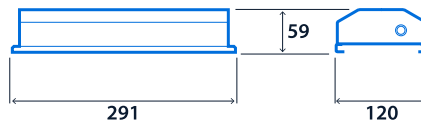

**Dimensions**

**Standard Remote Driver**

**Downlighter Power Unit**

for SmartScan Radar, SmartScan Radar Emergency, Emergency and AutoTest versions

Open

Frosted outer drop glass

Frosted inner drop glass

Light green tinted halo